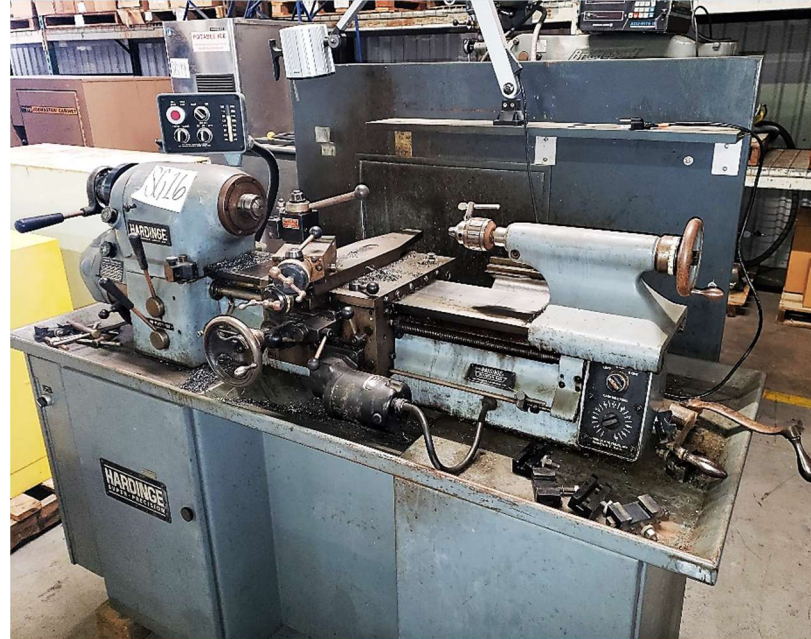

SLE 19-018 Equipment Sale

SLE 19-018 Equipment Sale

SLE 19-018 Equipment Sale

SLE 19-018 Equipment Sale

SLE 19-018 Equipment Sale

SLE 19-018 Equipment Sale

SLE 19-018 Equipment Sale

SLE 19-018 Equipment Sale

MODULAR SIZES &
STYLES UNLIMITED

OVER 750,000 IN
USE IN 50 STATES

NATION'S LARGEST MANUFACTURER OF
PORTABLE AND MODULAR BUILDINGS WITH
OVER 100 LOCATIONS NATIONWIDE.

MODEL NO. 1224KFT-KARAN

BUILT WITH PRIDE